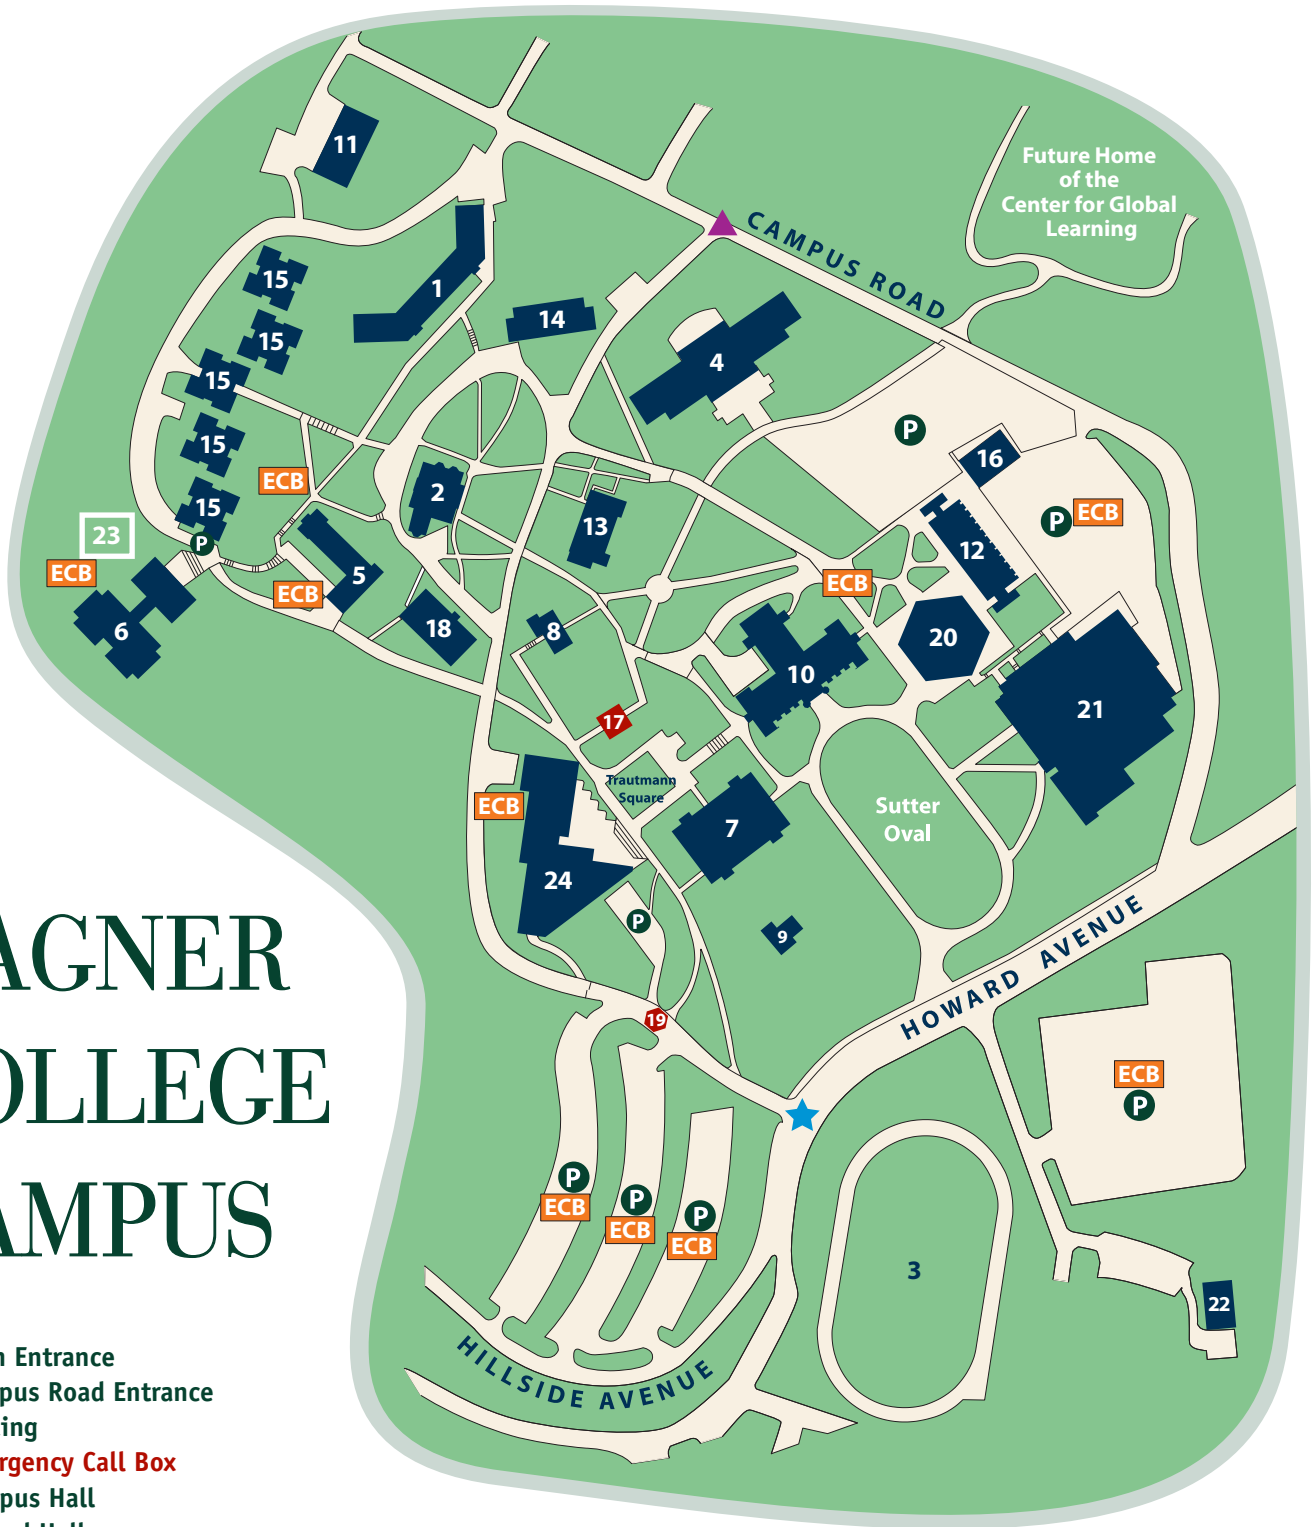

# WAGNER COLLEGE CAMPUS

- ★ Main Entrance
- ▲ Campus Road Entrance
- P Parking
- ECB Emergency Call Box

- |                              |                                 |
|------------------------------|---------------------------------|
| 1 Campus Hall                | 14 Parker Hall                  |
| 2 Cunard Hall                | 15 Parker Towers Residence Hall |
| 3 Football Stadium and Track | 16 Power Plant                  |
| 4 Foundation Hall            | 17 <b>Public Safety</b>         |
| 5 Guild Hall                 | 18 Reynolds House (Alumni)      |
| 6 Harborview Residence Hall  | 19 <b>Security Booth</b>        |
| 7 Horrmann Library           | 20 Spiro Hall                   |
| 8 Kairos House               | 21 Spiro Sports Center          |
| 9 Lifelong Learning          | 22 Stage I Theatre              |
| 10 Main Hall                 | 23 Tennis Courts                |
| 11 Maintenance Shop          | 24 Wagner Union                 |
| 12 Megerle Science Hall      |                                 |
| 13 Pape House (Admissions)   |                                 |

**Public Safety Emergencies:  
718-390-3148**

**Or, call from the  
Wagner Mobile App:**  
Available for free on  
Google Play, the Apple  
App Store, and the  
Amazon App Store